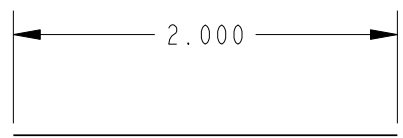

DIY Mini Soft Box - Page 1 of 3
2.25" x 3.38" flash head
7.5" x 10.5" face
Craft Foam Shell
2 pieces required.
Design Copyright by Karl Zemlin 2008
All Rights Reserved.
Cannot be mass produced or sold
as a pattern, kit, or finished product.