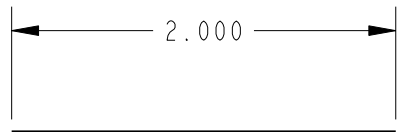

DIY Mini Soft Box - Page 1 of 3
2.25" x 3.38" flash head
12.5" x 17" face
Craft Foam Shell
2 pieces required.
Design Copyright by Karl Zemlin 2008
All Rights Reserved.
Cannot be mass produced or sold
as a pattern, kit, or finished product.